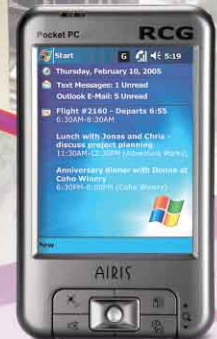

Navigating Your Way Forward

**Bundle with
Premium MapKing
2007 & 2GB
SD Card**

Airis T930

Airis T620

Airis T610

INTRODUCING the all-new range of RCG Mobile Solutions that offer greater on-the-go convenience for today's mobile lifestyle. The T930 is an innovative automobile navigation tool, designed for today's road warriors. In addition to navigation capability, you can have your office at your fingertips with Airis T610 and Airis T620. It's all about helping you to reach where you want to go today. Navigate tomorrow's challenges, today with RCG Mobile Solutions. Learn more at www.rcg.tv

AIRIS T930 NAVIGATOR

⋮ GPS ⋮

- Specially designed for automobile
- Bundled with MapKing with search by Point-of-Interest capability
- User interface with touch screen capability
- Offering 2D and 3D maps
- Advanced Guide-by-Voice feature for safety and convenience while driving
- Build-in SIRF III, the advanced, high performance receiving chipset for uninterrupted reception
- FREE 2GB SD storage card

AIRIS T620 POCKET PC

GPS ⋮ WiFi ⋮ Bluetooth

- Built-in Bluetooth, Wi-Fi and GPS to enable you to stay connected
- Bring along your Microsoft Office files and edit them whenever you are
- View images and play multimedia files such as MP3 and video.
- Large color screen for enhanced viewing experience with landscape and portrait display modes
- Designed for mobility with its compact size
- Bundled with MapKing with 2D/3D maps
- Point-of-Interest search with touch-screen capability
- Clear voice guidance
- Fully automatic operation when driving
- FREE 2GB SD storage card